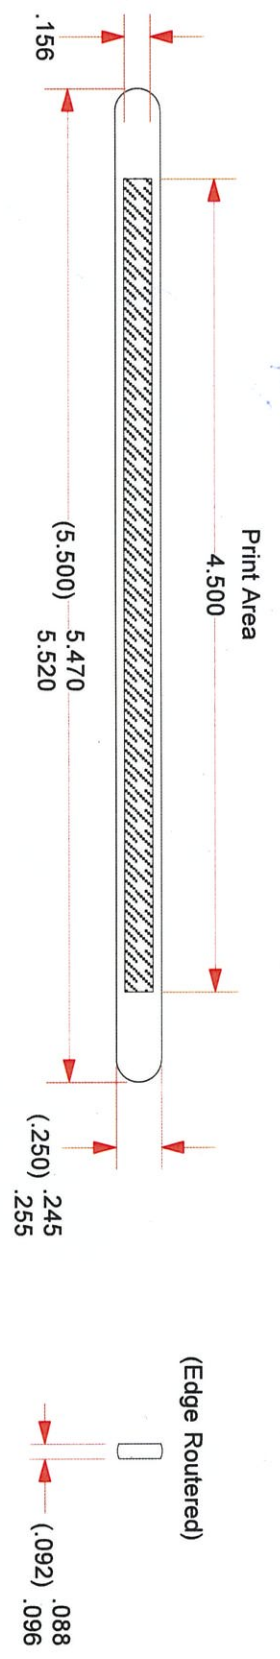

Inches

**FOR INFORMATION ONLY**

Use 2505 R Printing Plate. Drawing Number PP-0017

**HARDWOOD PRODUCTS COMPANY LLC**  
 P.O. Box 149, 31 School St., Guilford, Maine. 04443-0149 U.S.A.

This drawing contains CONFIDENTIAL or PROPRIETARY information of HARDWOOD PRODUCTS COMPANY LLC. No use or disclosure, either in whole or in part, may be made without authorization by HARDWOOD PRODUCTS COMPANY LLC

Drawn by: **R.L. Ederly**  
 Date: **18 Jan 2006**  
 Updated: **30 June 2014**

Rev No.: **05**  
 Scale: **1 to 1**

**CORNDOG Stick 2505 R**

Drawing No.: **FS-0056** Part No.: **2505 R**

Chk. *Loanne Burton 6/30/14*  
 Appr. *Samuel 6/30/14*