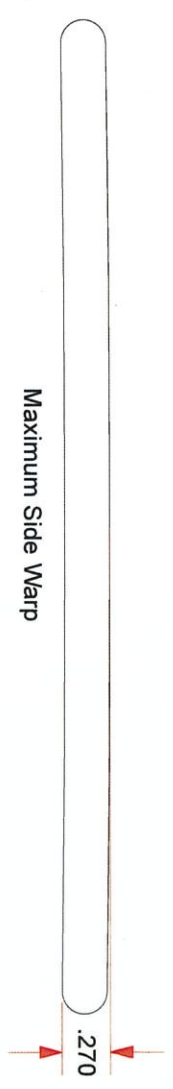

Inches

**FOR INFORMATION ONLY**

Use 2505 R Printing Plate. Drawing Number PP-0017

**HARDWOOD PRODUCTS COMPANY LLC**  
 P.O. Box 149, 31 School St., Guilford, Maine. 04443-0149 U.S.A.

This drawing contains CONFIDENTIAL or PROPRIETARY information of HARDWOOD PRODUCTS COMPANY LLC. No use or disclosure, either in whole or in part, may be made without authorization by HARDWOOD PRODUCTS COMPANY LLC

Drawn by: **R.L. Ederly**  
 Date: **18 Jan 2006**  
 Updated: **30 June 2014**

Rev No.: **05**  
 Scale: **1 to 1**

**CORNDOG Stick 2505 R**

Drawing No.: **FS-0056** Part No.: **2505 R**

Chk. *Loanne Burton 6/30/14*  
 Appr. *Samuel 6/30/14*